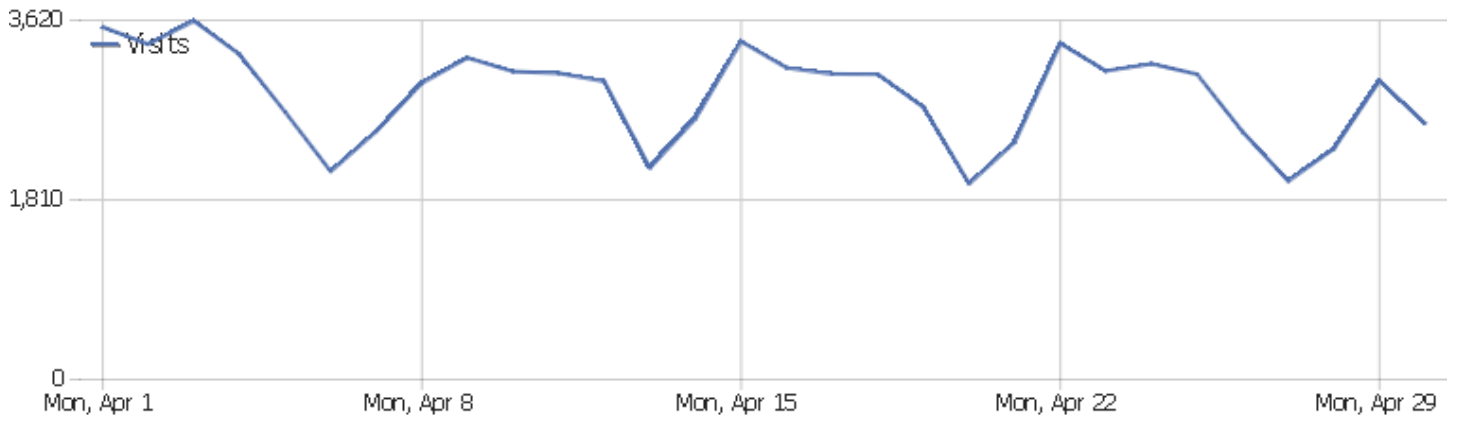

Name	Value
Unique visitors	28,019
Users	16
Visits	86,266
Actions	226,357
Maximum actions in one visit	1,906
Actions per Visit	3
Avg. Visit Duration (in seconds)	00:02:23
Bounce Rate	63%

Country

Country	Visits	Actions	Actions per Visit	Avg. Time on Website	Bounce Rate	Revenue
? Unknown	86,266	226,357	3	00:02:23	63%	\$0

Page URLs

Page URL	Pageviews	Unique Pageviews	Avg. time on page	Bounce Rate	Exit rate
/	86,156	53,881	00:01:21	67%	78%
/process/rfcs/	5,246	4,656	00:00:34	67%	78%
/standards/rfcs/	5,444	4,092	00:00:31	62%	74%
/meeting/120/	5,425	3,792	00:00:56	50%	51%
/privacy-statement/	4,923	3,736	00:00:51	27%	39%
/about/introduction/	3,939	3,361	00:01:08	69%	69%
/about/	1,756	1,466	00:00:27	54%	34%
/search/	1,628	1,362	00:00:47	36%	45%
/blog/	1,573	1,236	00:00:34	86%	44%
/about/open-records/	1,539	1,175	00:01:00	54%	50%
/how/meetings/120/	1,500	1,115	00:00:49	64%	51%
/meeting/	1,294	1,061	00:00:21	30%	17%
/blog/how-read-rfc/	1,077	980	00:01:26	72%	81%
/meeting/upcoming/	1,114	959	00:00:38	61%	55%
/standards/	1,142	924	00:00:25	57%	27%
/blog/ietf-snapshot-2023/	1,097	897	00:00:36	78%	51%
/blog/ - Others	919	835	00:00:58	71%	51%
/live/	1,065	835	00:00:35	58%	26%
/administration/	1,070	830	00:00:42	23%	33%
/about/groups/iesg/	1,001	818	00:00:45	42%	45%
/administration/policies-procedures/vulnerability-discl	1,116	817	00:00:31	20%	18%
/about/note-well/	947	766	00:00:48	24%	32%
/contact/	919	730	00:00:41	71%	44%
Others	63,361	47,635	00:00:49	63%	47%

Length of visits

Visit duration	Visits
0-10s	59,150
11-30s	6,320
31-60s	4,375
1-2 min	4,116
2-4 min	3,500
4-7 min	2,666
7-10 min	1,514
10-15 min	1,487
15-30 min	2,408
30+ min	931

Channel Type

Channel Type	Visits	Actions	Actions per Visit	Avg. Time on Website	Bounce Rate	Revenue
Direct Entry	56,584	128,495	2	00:02:27	72%	\$0
Search Engines	16,433	39,255	2	00:01:51	54%	\$0
Websites	11,674	54,383	5	00:02:54	36%	\$0
Campaigns	908	2,101	2	00:01:47	54%	\$0
Social Networks	667	2,123	3	00:01:41	57%	\$0