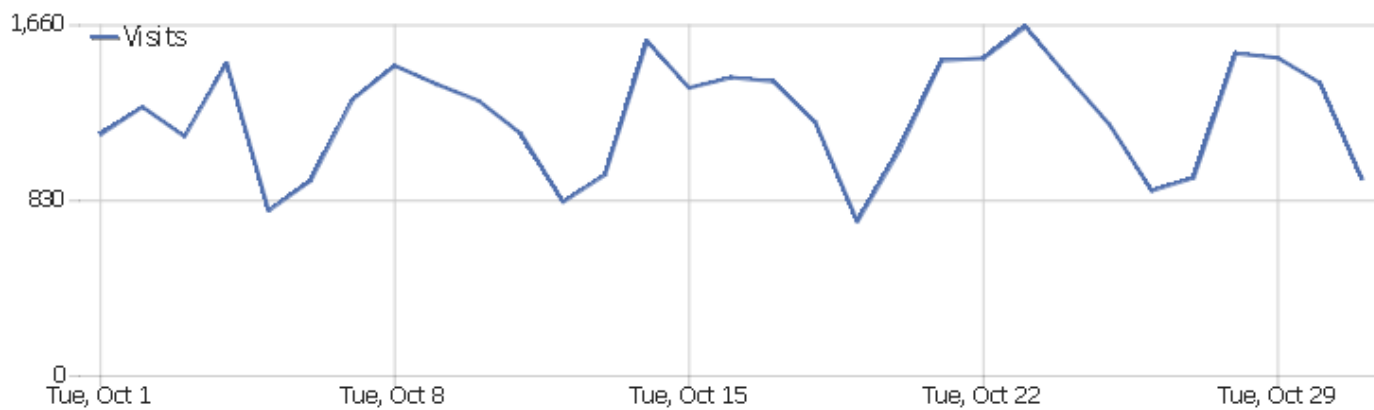

## IETF website - non-bot visitors

Date range: October 2024

Monthly report for [www.ietf.org](http://www.ietf.org)

Custom Visitor Segment: non-bot visitors

# Visits Summary

Name	Value
Unique visitors	15,619
Users	11
Visits	38,308
Actions	270,136
Maximum actions in one visit	3,560
Actions per Visit	7
Avg. Visit Duration (in seconds)	00:10:35
Bounce Rate	0%

## Length of visits

Visit duration	Visits
0-10s	3,518
11-30s	7,313
31-60s	4,923
1-2 min	4,934
2-4 min	4,567
4-7 min	3,371
7-10 min	2,055
10-15 min	2,233
15-30 min	3,782
30+ min	1,823

# Channel Type

Channel Type	Visits	Actions	Actions per Visit	Avg. Time on Website	Bounce Rate	Revenue
Direct Entry	20,817	168,970	8	00:15:27	0%	\$0
Search Engines	8,686	37,539	4	00:04:49	0%	\$0
Websites	8,191	60,409	7	00:04:44	0%	\$0
Campaigns	405	2,112	5	00:05:42	0%	\$0
Social Networks	209	1,106	5	00:03:47	0%	\$0